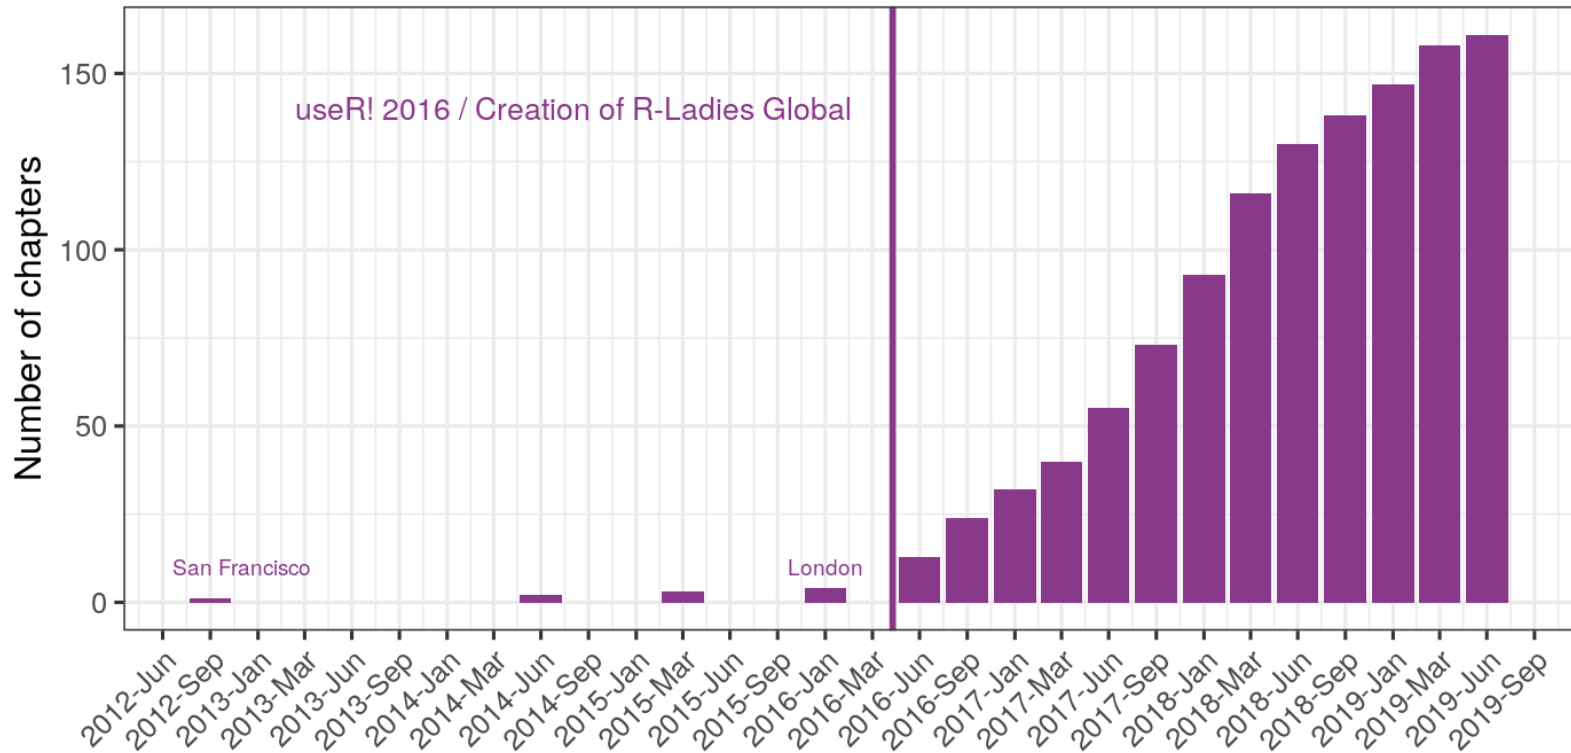

**First R-Ladies meetup**  
**San Francisco, CA**  
**October 2012**

R-Ladies Global Org

**San Francisco** and **London**  
meet and get together to  
create ...

**R-Ladies Global!**

<https://rladies.org/about-us/history/>

# R-Ladies Funding

**R-Ladies Global is awarded \$10,000 to establish additional R-Ladies groups worldwide**

<https://tinyurl.com/rladies-funding>

# R-Ladies at a Glance

**50  
countries**

**181 cities**

**57,000+  
members**

**1500+  
events**

(January 2020)