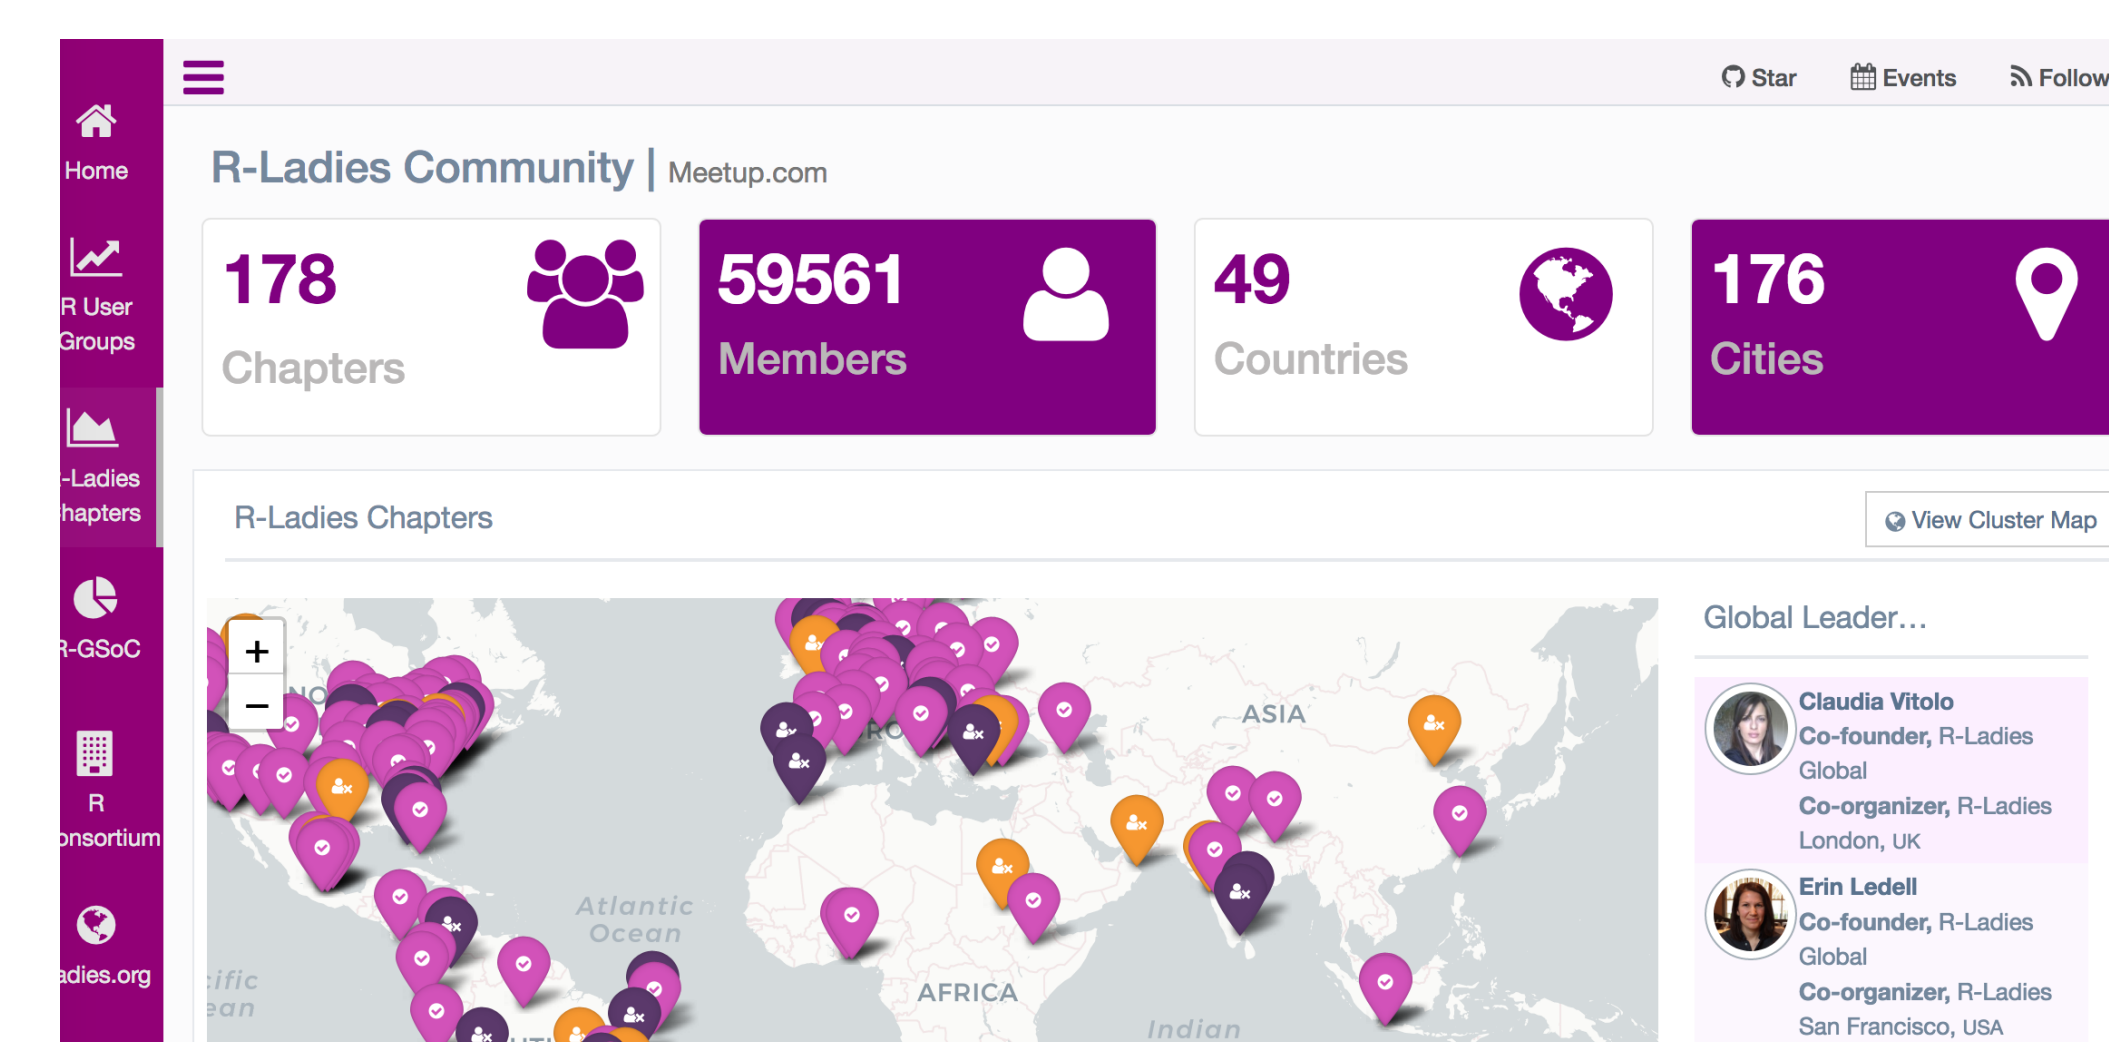

R-Ladies Collaborations

We have several on-going collaborations with the R Consortium, rOpenSci, and other R community members/organizations.

rladies.org

All this information and more is available on our website.

How can I join/get involved?

1. Join our directory

Visit <https://rladies.org/directory> to fill out a contact form.

2. Join our community slack

Visit <https://rladies-community-slack.herokuapp.com/>