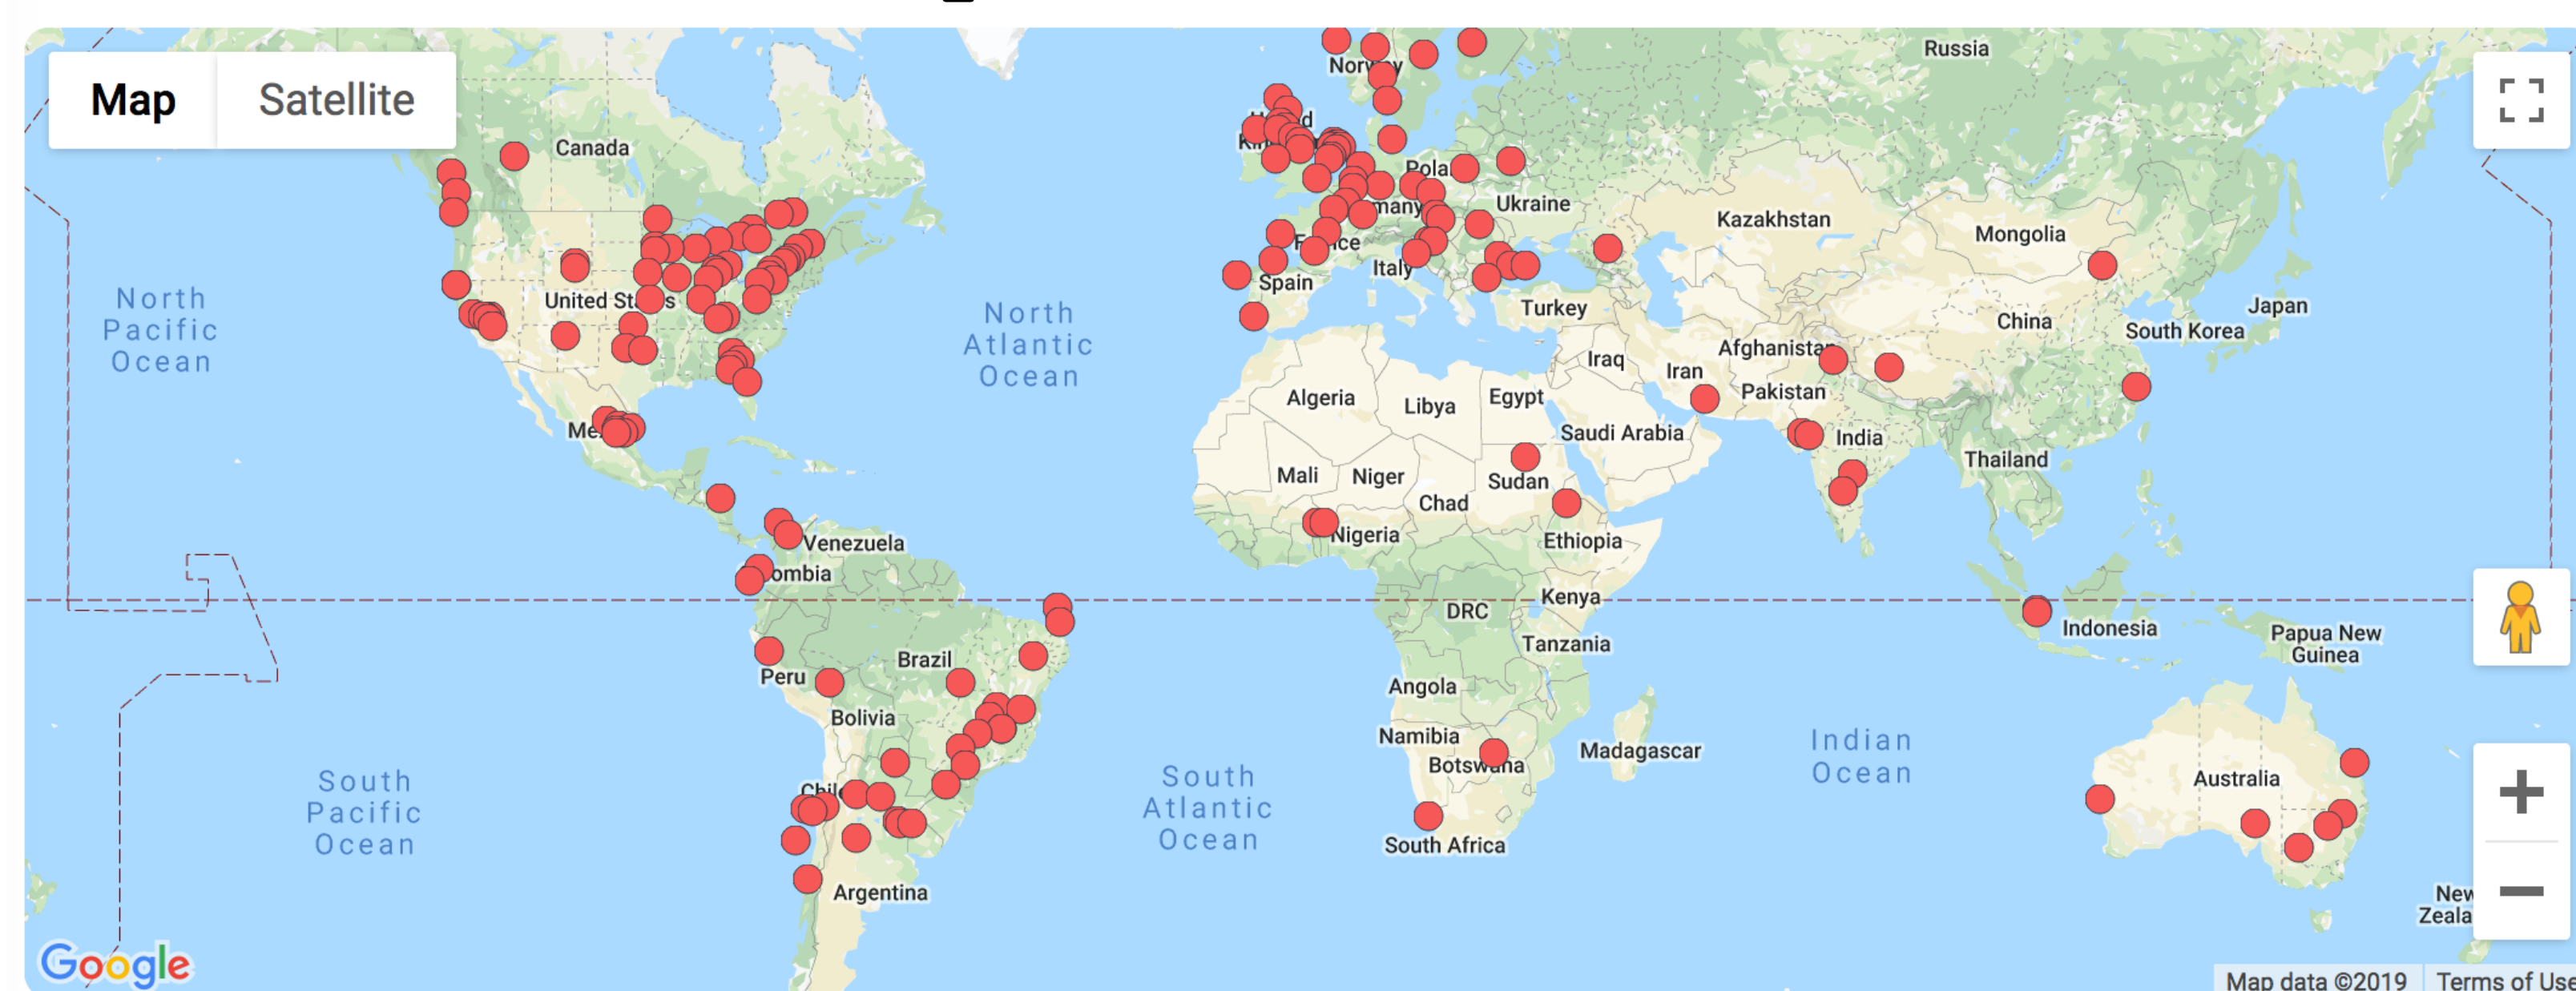

## Some R-Ladies Stats

We have ~60,000 members, in 178 chapters, 40 countries.

57 chapters in US & Canada  
40 chapters in Latin America  
53 chapters in Europe  
7 chapters in Africa  
2 chapters in Asia  
9 chapters in Australia/Oceania

### Chapter Locations:

We have 930 people from 76 countries registered in our online directory.