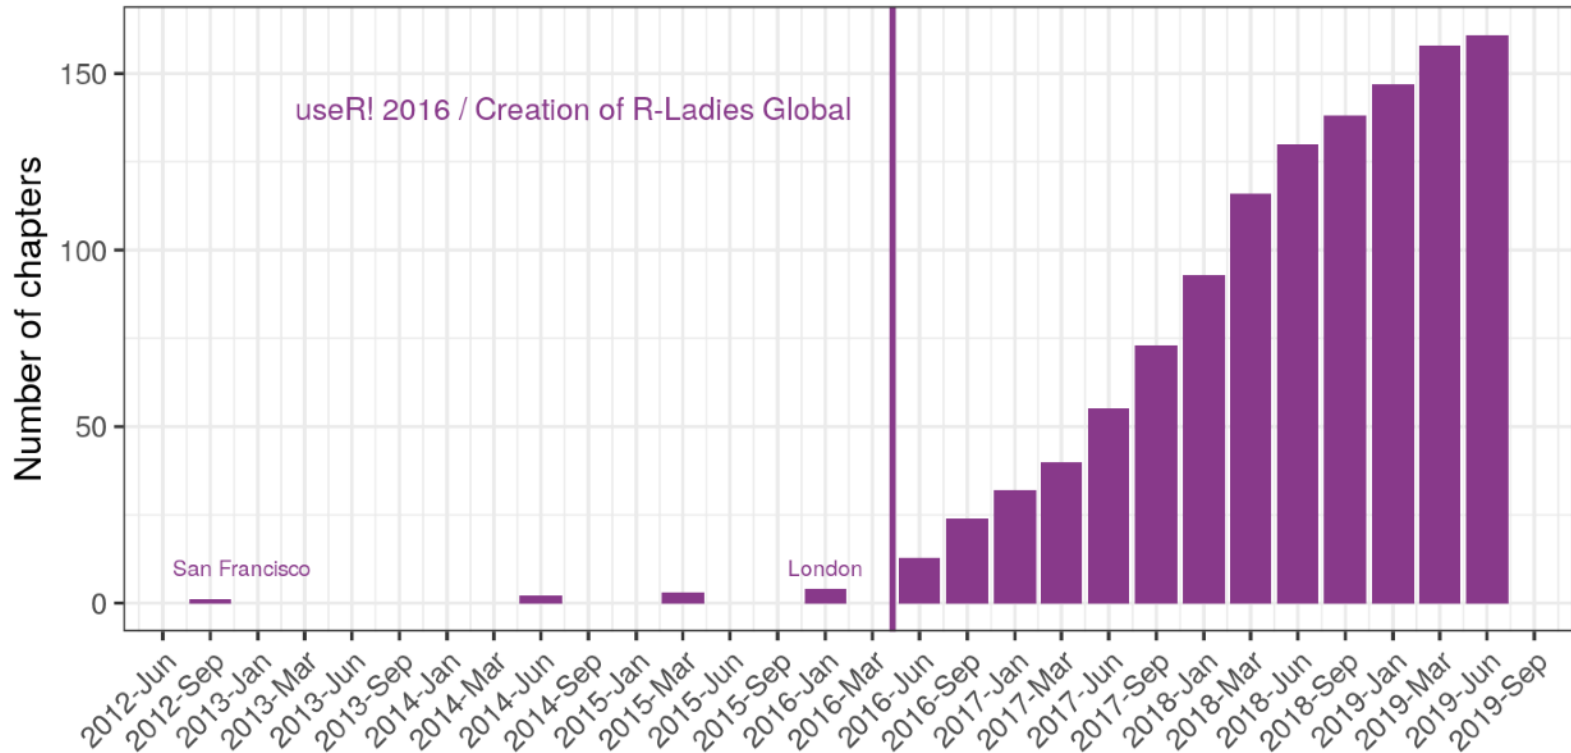

R-Ladies Chapter Growth